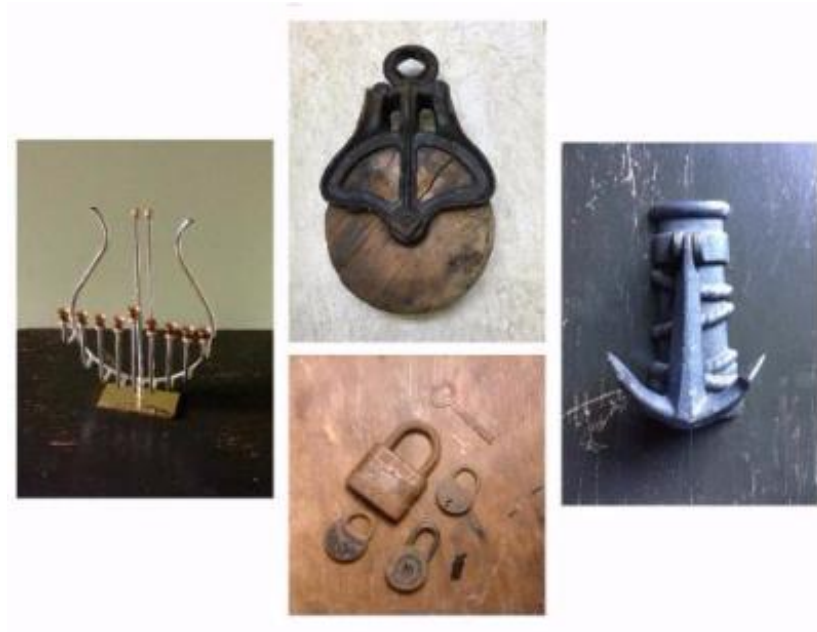

If you're interested in unusual and upscale furniture, you should also check out our shop on [Chairish!](#)

*Set of five Daystrom Furniture midcentury dinette chairs, available online only in our Chairish shop*